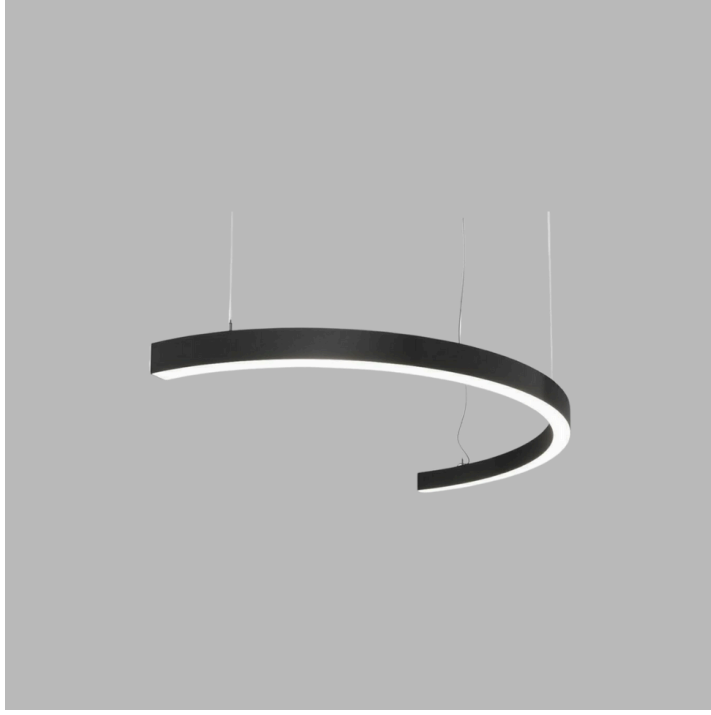

URSA

ARCHITECTURAL LINEAR LUMINAIRES

VAR01 2436S SS30

VAR01 2436S SS40

VAR01 2436S SS60

MECHANICAL SPECS / MEKANİK ÖZELLİKLER

Application Areas Uygulama Alanları	Sales room - Residential areas - Hospital - Commercial building
Luminaire Type Ürün Tipi	LED Architectural Pendant
Luminaire Body Ürün Gövdesi	Luminaire body DKP steel. Electrostatic powder coating
Luminaire Diffuser Ürün Difüzörü	Opal diffuser
Luminaire Colour Ürün Gövde Rengi	S : Ral 9005 Jet black / B : Ral 9016 Traffic White / G : Ral 9006 Grey
Ingress Protection (IP) Rating IP Sınıfı	IP40
Impact Resistance (IK) Rating IK Sınıfı	IK02